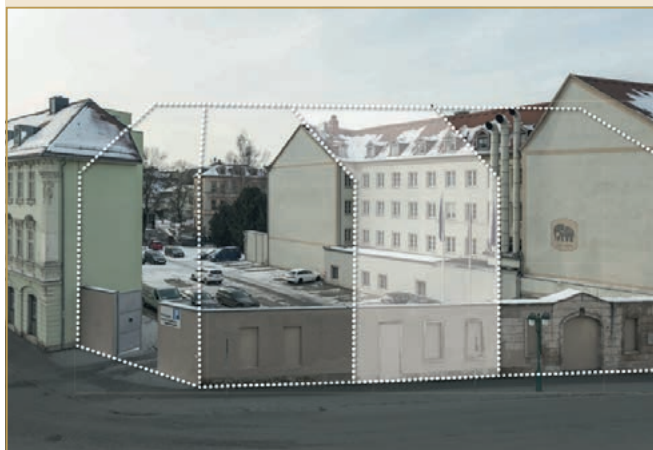

Current status (brightly coloured: position of the former Bach House and the formerly adjacent buildings)

Harald Wenzel-Orf